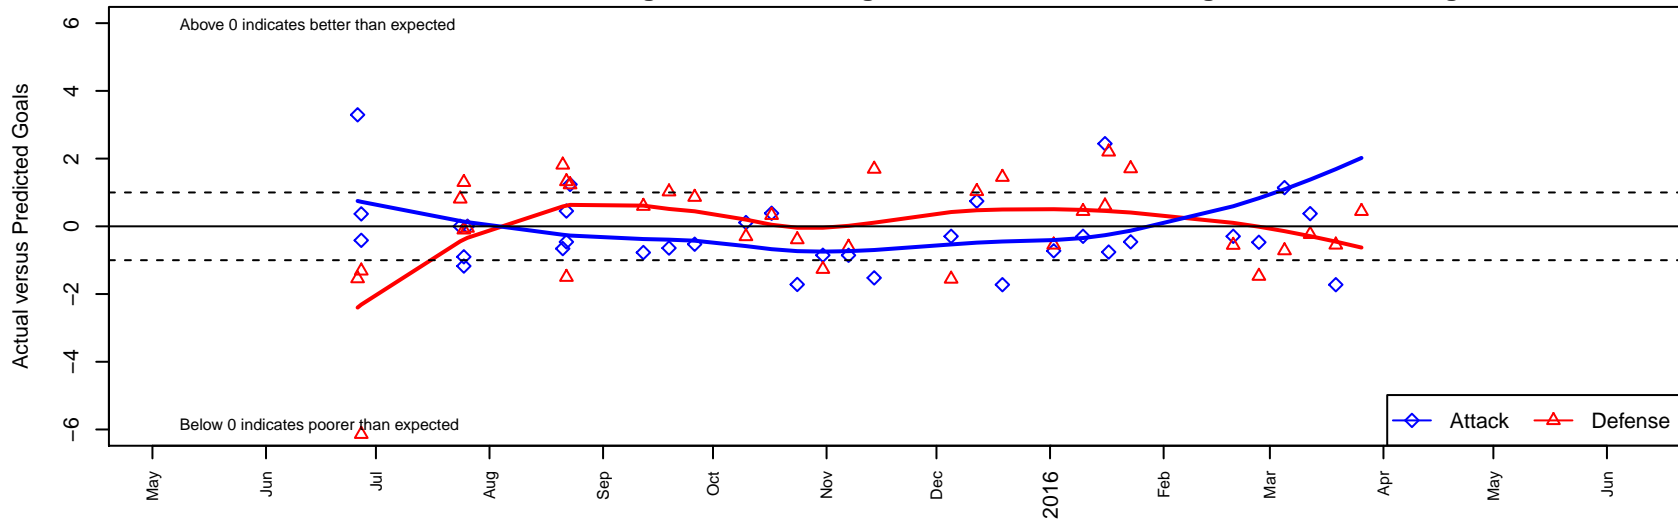

Crossfire Select Nakamura B01

Crossfire Select SC
 Redmond, WA
 B01 total strength=1029
 attack=2.6 defense=1.88
 fall league = NPSL Div 1 U14
 spr league = Spr NPSL Div 2 U14

alt names used:
 Crossfire Select B01 Nakamura
 Crossfire Select B01-Nakamura
 Crossfire Select B01 Nakamura
 Crossfire Sel B01 Nakamura
 Crossfire Select B02 Black
 Crossfire Select - Nakamura

Venues played:
 2015 RVS Classic BU14
 2015 Crossfire Select BU14 Gold
 2015 Summer Slam Gold U14
 2015 NPSL Division 1 U14
 2015 Founders Cup B01
 2015 Spr NPSL Division 2 U14

Crossfire Select Nakamura B01
 Dots are actual minus expected GF (blue circles) and GA (red triangles).
 Blue line is smoothed change in attack strength. Red is smoothed change in defense strength.

**attack and defense variance (black dot)
relative to other teams
and top 10 in region**

**attack and defense rating
relative to others at age
and all opponents in last 13 months**

Performance relative to 13 month average