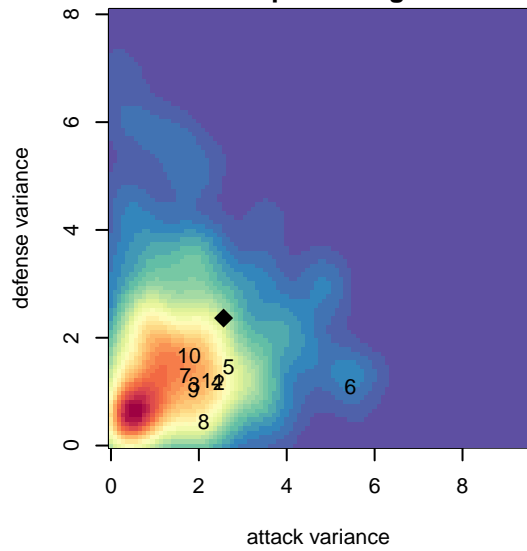

Crossfire Select Nakamura B01

Crossfire Select SC
 Redmond, WA
 B01 total strength=1029
 attack=2.6 defense=1.88
 fall league = NPSL Div 1 U14
 spr league = Spr NPSL Div 2 U14

alt names used:
 Crossfire Select B01 Nakamura
 Crossfire Select B01-Nakamura
 Crossfire Select B01 Nakamura
 Crossfire Sel B01 Nakamura
 Crossfire Select B02 Black
 Crossfire Select - Nakamura

Venues played:
 2015 RVS Classic BU14
 2015 Crossfire Select BU14 Gold
 2015 Summer Slam Gold U14
 2015 NPSL Division 1 U14
 2015 Founders Cup B01
 2015 Spr NPSL Division 2 U14

Crossfire Select Nakamura B01
 Dots are actual minus expected GF (blue circles) and GA (red triangles).
 Blue line is smoothed change in attack strength. Red is smoothed change in defense strength.

**attack and defense variance (black dot)
relative to other teams
and top 10 in region**

**attack and defense rating
relative to others at age
and all opponents in last 13 months**

Performance relative to 13 month average