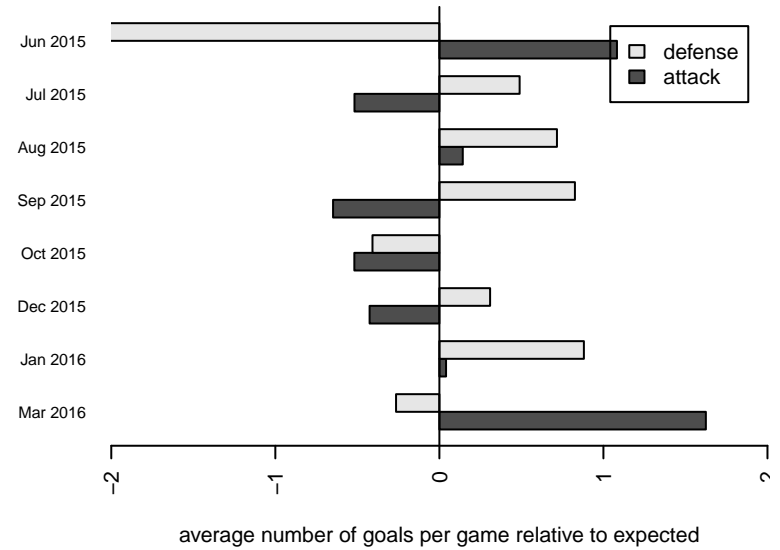

Performance relative to 13 month average