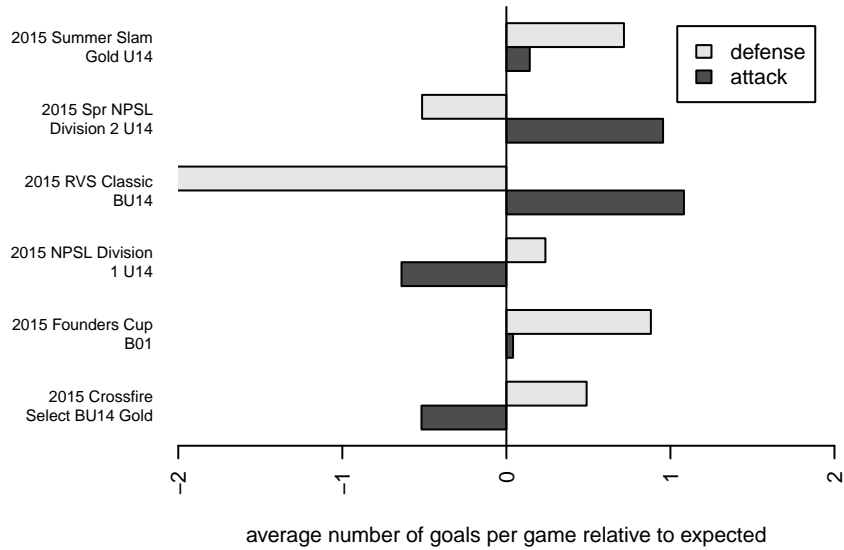

Crossfire Select Nakamura B01

Crossfire Select SC
 Redmond, WA
 B01 total strength=1029
 attack=2.6 defense=1.88
 fall league = NPSL Div 1 U14
 spr league = Spr NPSL Div 2 U14

alt names used:
 Crossfire Select B01 Nakamura
 Crossfire Select B01-Nakamura
 Crossfire Select B01 Nakamura
 Crossfire Sel B01 Nakamura
 Crossfire Select B02 Black
 Crossfire Select - Nakamura

Venues played:
 2015 RVS Classic BU14
 2015 Crossfire Select BU14 Gold
 2015 Summer Slam Gold U14
 2015 NPSL Division 1 U14
 2015 Founders Cup B01
 2015 Spr NPSL Division 2 U14

Crossfire Select Nakamura B01
 Dots are actual minus expected GF (blue circles) and GA (red triangles).
 Blue line is smoothed change in attack strength. Red is smoothed change in defense strength.

**attack and defense variance (black dot)
relative to other teams
and top 10 in region**

**attack and defense rating
relative to others at age
and all opponents in last 13 months**

Performance relative to 13 month average