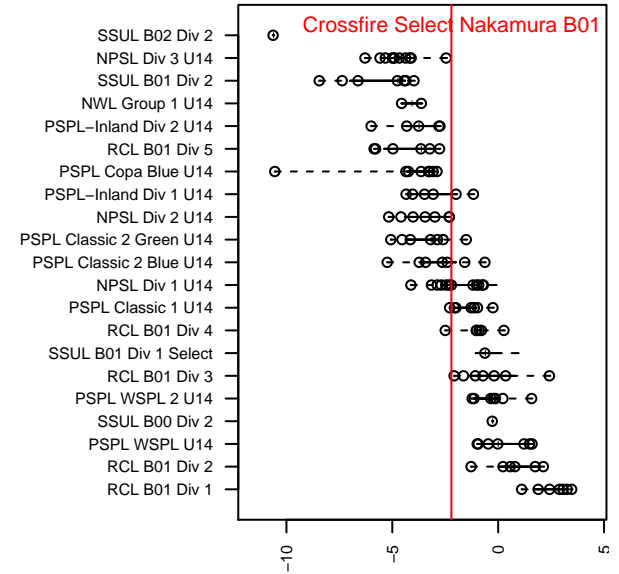

Crossfire Select Nakamura B01

Crossfire Select SC
 Redmond, WA
 B01 total strength=1029
 attack=2.6 defense=1.88
 fall league = NPSL Div 1 U14
 spr league = Spr NPSL Div 2 U14

alt names used:
 Crossfire Select B01 Nakamura
 Crossfire Select B01-Nakamura
 Crossfire Select B01 Nakamura
 Crossfire Sel B01 Nakamura
 Crossfire Select B02 Black
 Crossfire Select - Nakamura

Venues played:
 2015 RVS Classic BU14
 2015 Crossfire Select BU14 Gold
 2015 Summer Slam Gold U14
 2015 NPSL Division 1 U14
 2015 Founders Cup B01
 2015 Spr NPSL Division 2 U14

Crossfire Select Nakamura B01
 Dots are actual minus expected GF (blue circles) and GA (red triangles).
 Blue line is smoothed change in attack strength. Red is smoothed change in defense strength.

**attack and defense variance (black dot)
relative to other teams
and top 10 in region**

**attack and defense rating
relative to others at age
and all opponents in last 13 months**

Performance relative to 13 month average